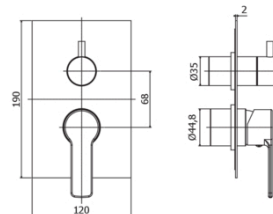

RED

RED BOX019

with diverter cartridge (3 outlets + 3 combined position)

IMAGE

TECH DRAWING

DESCRIPTION

External set for concealed shower mixer (3 outlets) complete with:

- stainless steel wall plate 120x190mm
- **built-in box to be ordered separately (PBOX004)**