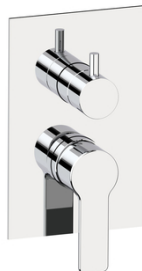

RED

RED BOX019

with diverter cartridge (3 outlets + 3 combined position)

IMAGE

TECH DRAWING

DESCRIPTION

External set for concealed shower mixer (3 outlets) complete with:

- stainless steel wall plate 120x190mm
- **built-in box to be ordered separately (PBOX004)**