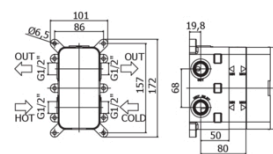

RED

RED BOX019

with diverter cartridge (3 outlets + 3 combined position)

IMAGE

TECH DRAWING

DESCRIPTION

External set for concealed shower mixer (3 outlets) complete with:

- stainless steel wall plate 120x190mm
- **built-in box to be ordered separately (PBOX004)**