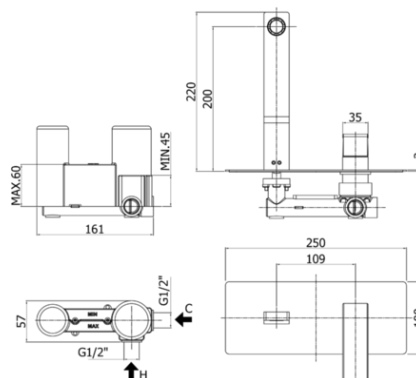

elle-effe

- Concealed single lever basin mixer complete with:
- stainless steel wall plate 250x100mm
- 1/2" G connections
- Concealed single lever basin mixer complete with:
- stainless steel wall plate 250x100mm
- 1/2" G connections

- EL 104**
CR- Chrome | Chrome
- EL 105**
CR- Chrome | Chrome
- EL 106**
CR- Chrome | Chrome
- ZPRO 088**
• CR- Chrome

ARTICOLO ARTICLE

EL 104.. / EF 104..

- with spout and aerator M24x1 - l. 150mm
- with spout and aerator M24x1 - l. 150mm

EL 105.. / EF 105..

- with spout and aerator M24x1 - l. 200mm
- with spout and aerator M24x1 - l. 200mm

EL 106.. / EF 106..

- with spout and aerator M24x1 - l. 240mm
- with spout and aerator M24x1 - l. 240mm

ZPRO 088..

- Extension for artt. 104-105-106
- H20mm

RAPPORTO PROVA PORTATA FLOW RATE REPORT

| | | Pressione / Pressure (bar) | | | | | | | | | |
|---------------------------------|--|------------------------------|------|------|------|-------|-------|-------|-------|-------|-------|
| | | Uscita outlet | 0,5 | 1 | 1.5 | 2 | 2.5 | 3 | 3.5 | 4 | 4.5 |
| Portata / Flow rate (l / min) | | 4.76 | 6.55 | 7.93 | 9.14 | 10.22 | 11.15 | 12.09 | 12.92 | 13.65 | 14.45 |