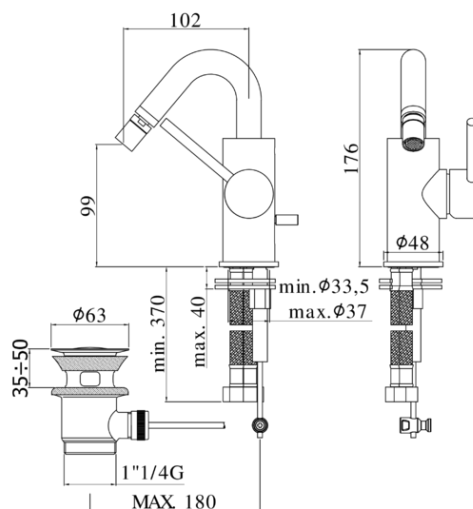

light

- Bidet mixer with swivelling spout complete with:
- swivelling spout with aerator M16x1
- set of 2 stainless steel hoses 3/8"G

LIG 937

CR- Chrome | Chrome

LIG 938

CR- Chrome | Chrome

- Bidet mixer with swivelling spout complete with:
- swivelling spout with aerator M16x1
- set of 2 stainless steel hoses 3/8"G

ARTICOLO ARTICLE

LIG 937..

- with 1"1/4G pop up waste
- with 1"1/4G pop up waste

LIG 938..

- without pop up waste
- without pop up waste

RAPPORTO PROVA PORTATA FLOW RATE REPORT

	Uscita outlet	Pressione / Pressure (bar)									
		0,5	1	1.5	2	2.5	3	3.5	4	4.5	5
Portata / Flow rate (l / min)		3.43	4.93	6.13	7.1	7.92	8.71	9.41	10.1	10.69	11.25