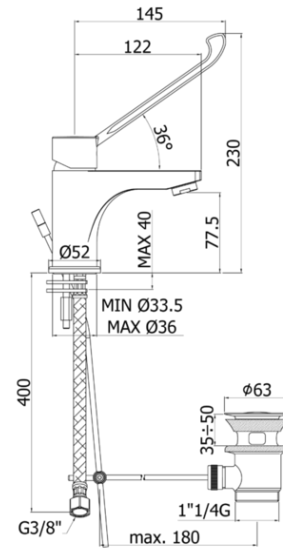

# red

- Wash basin mixer with clinical lever complete with:
- aerator M24x1
- set of 2 stainless steel hoses 3/8"G
- Wash basin mixer with clinical lever complete with:
- aerator M24x1
- set of 2 stainless steel hoses 3/8"G

### RED 305..

- with 1"1/4G pop up waste
- with 1"1/4G pop up waste